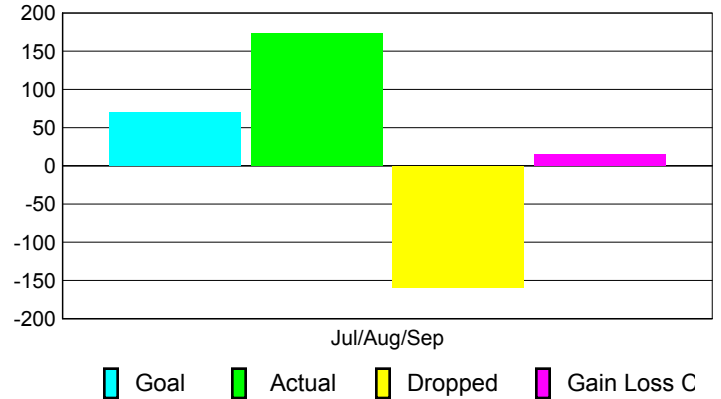

Membership Results 2010-2011

Goal, New, Dropped, Gain/Loss